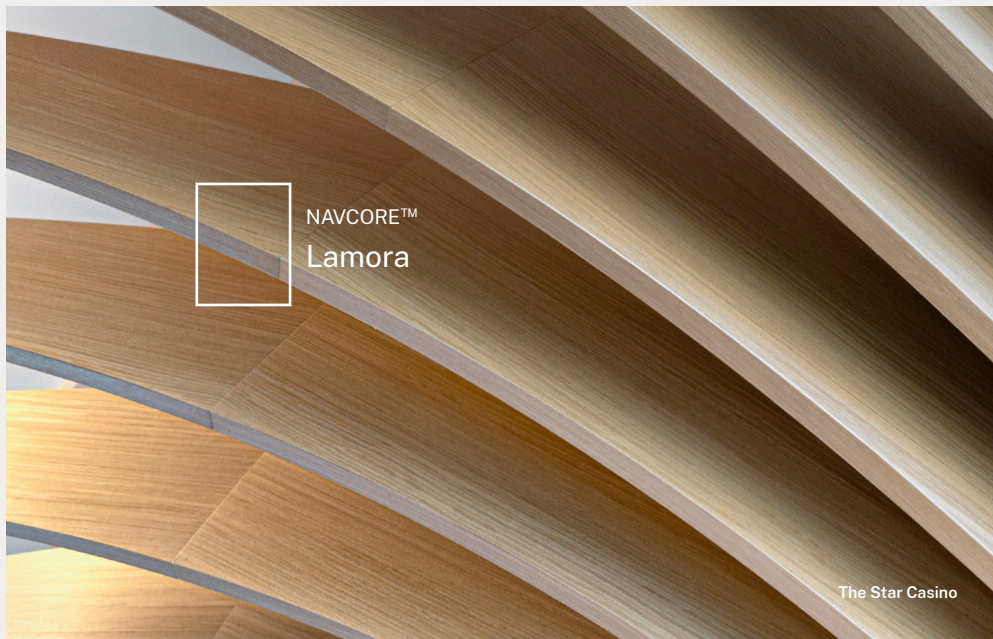

NAVENEER™  
Emilia

NAVENEER™  
Prima Walnut

NAVENEER™  
Emilia

NAVENEER™  
Portofino

NAVENEER™  
Perla Nera

NAVCORE™  
Tablelands

NAVCORE™

**Ultimate Flexibility for Innovate Designs** – A lightweight substrate, NAVCORE™ is used in combination with all of NAV's product decors to achieve endless design possibilities.

DIVERSO™  
Bella Noce /  
Brindle Oak Ply

DIVERSO™

**Achieve the Ply Look –ABS**  
DIVERSO™ is ideal for heavy  
traffic areas to complete the  
solid ply timber look.

DIVERSO™  
Birch Ply

DIVERSO™ Collection