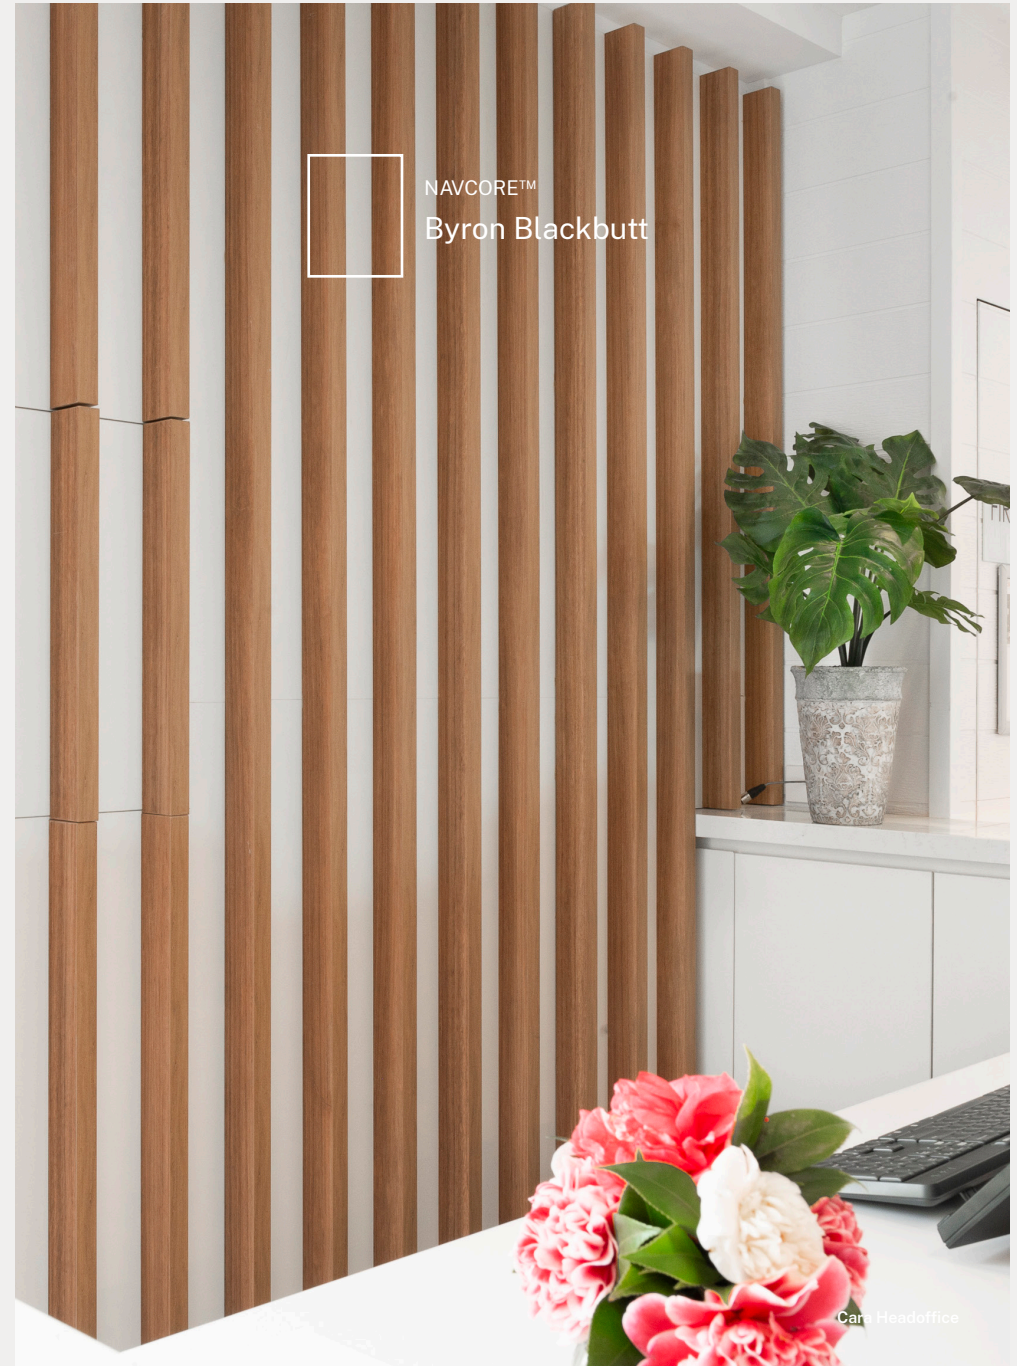

DIVERSO™  
Bella Noce /  
Brindle Oak Ply

DIVERSO™

**Achieve the Ply Look –ABS**  
DIVERSO™ is ideal for heavy  
traffic areas to complete the  
solid ply timber look.

DIVERSO™  
Birch Ply

DIVERSO™ Collection