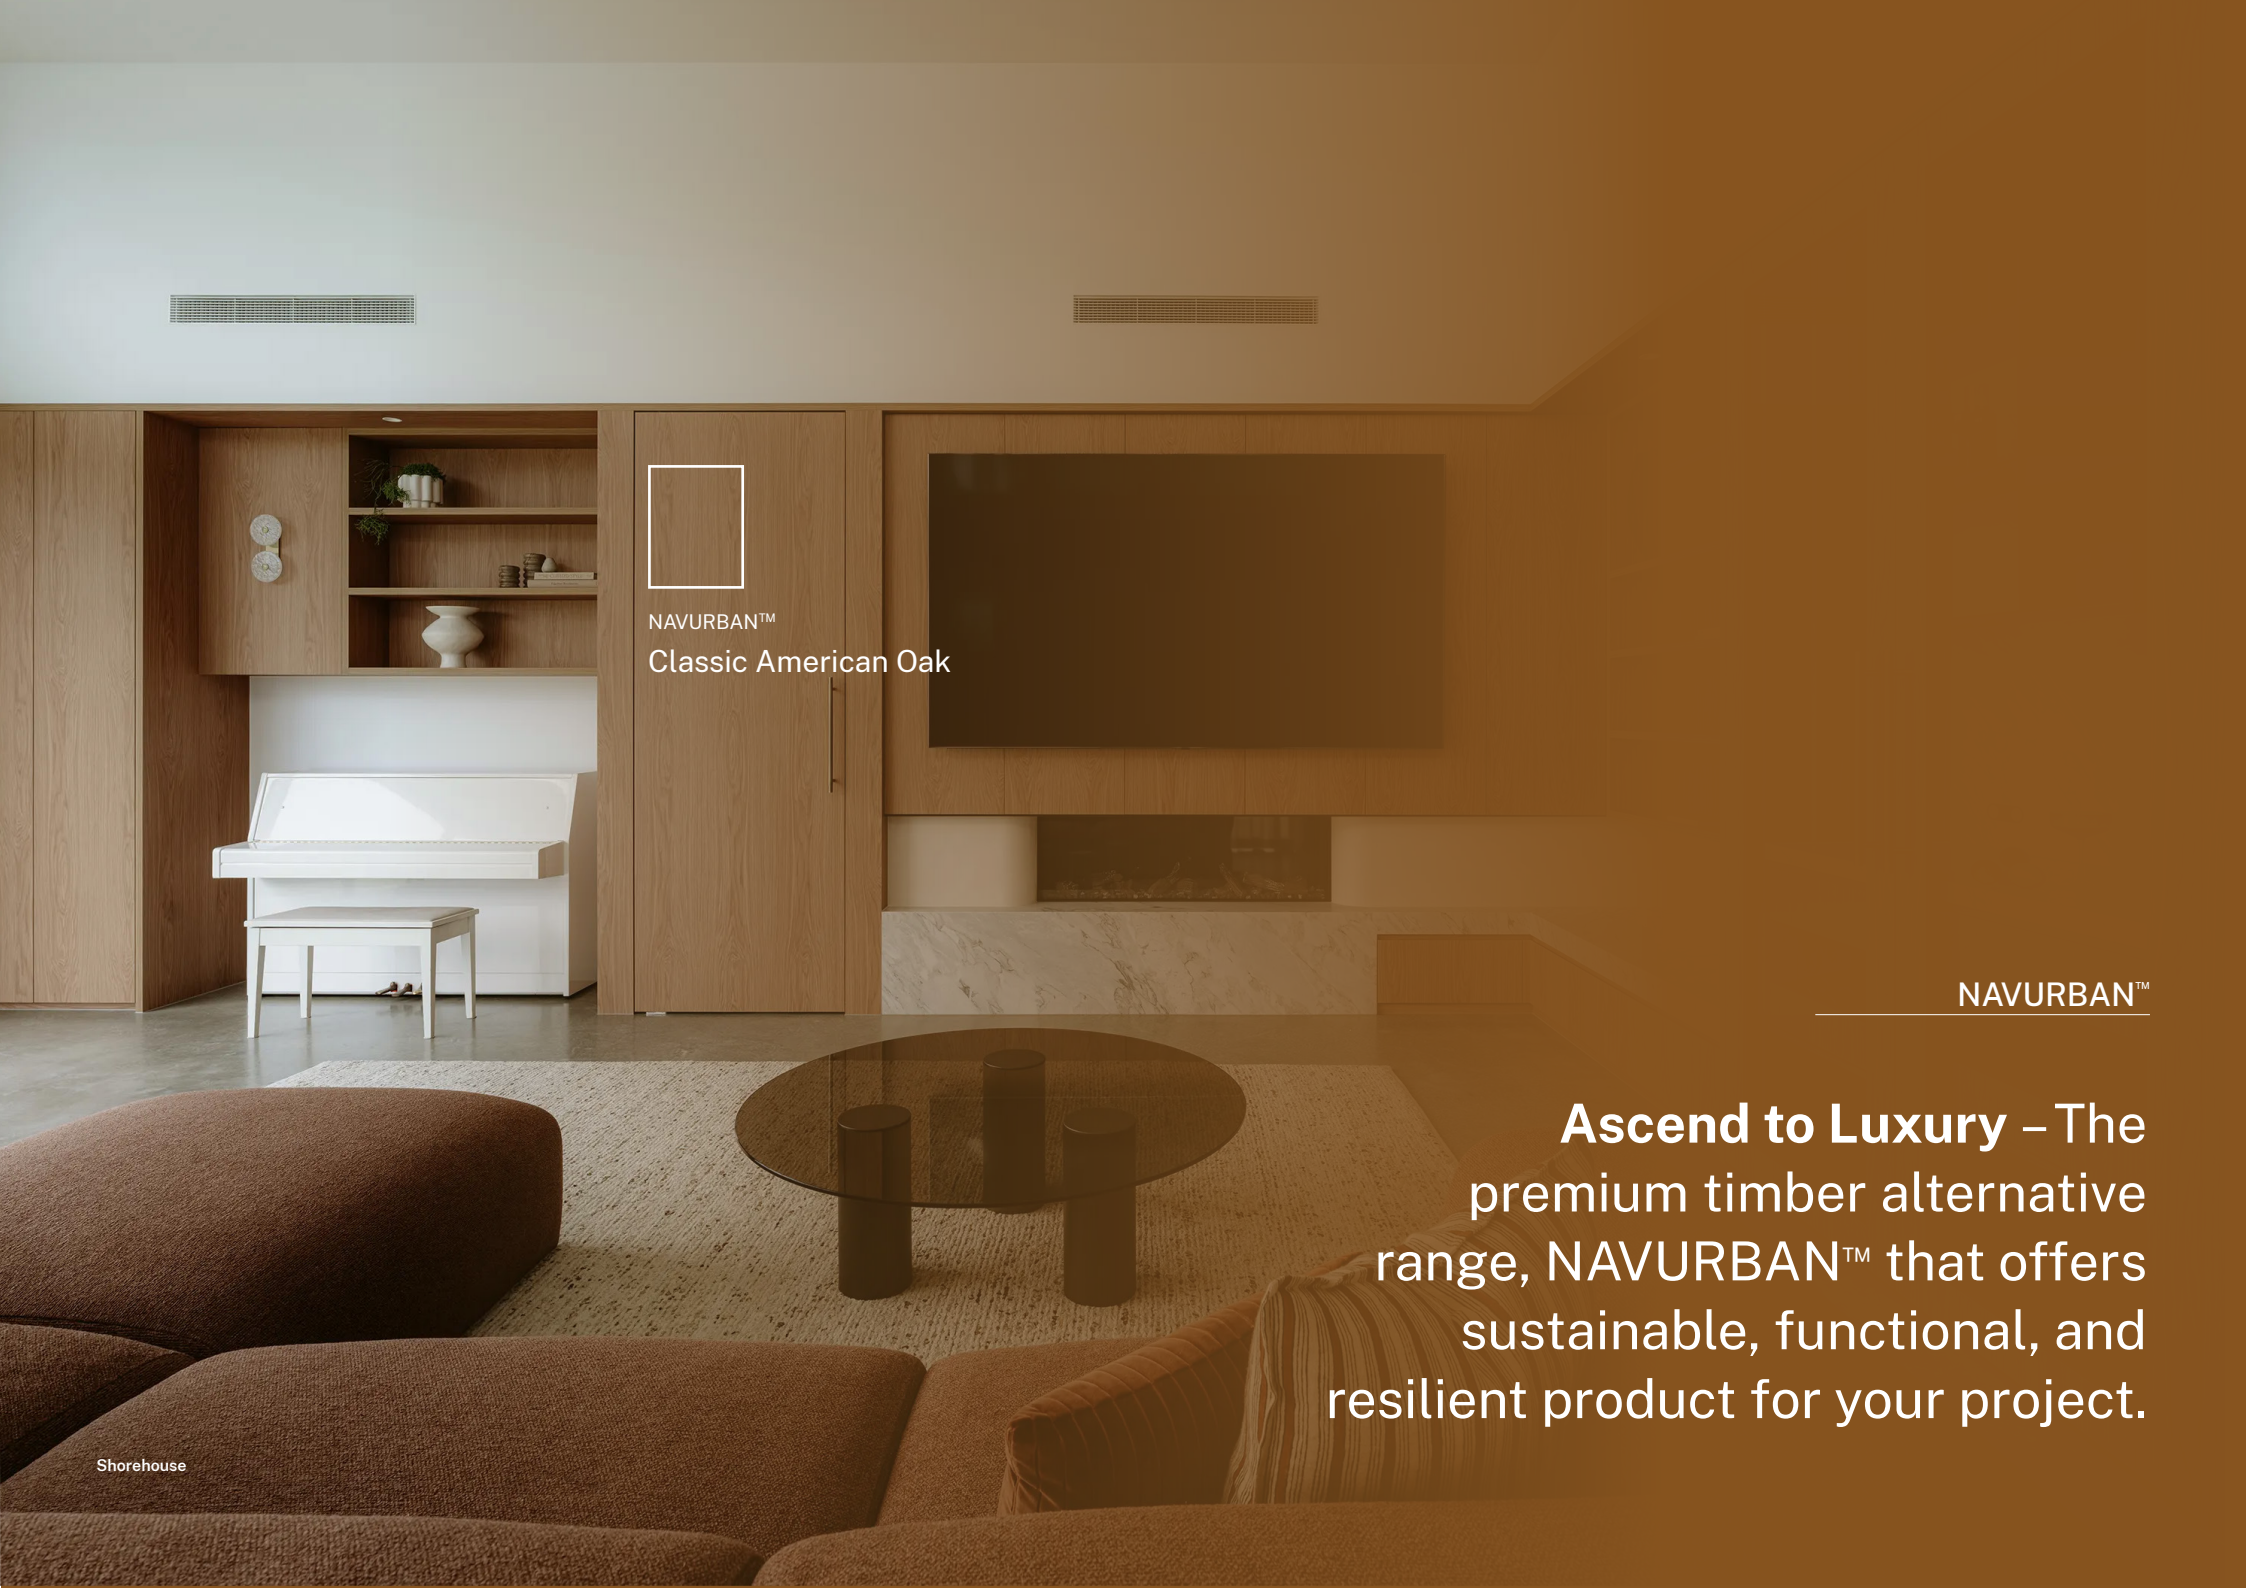

NAVURBAN™

Ascend to Luxury – The premium timber alternative range, NAVURBAN™ that offers sustainable, functional, and resilient product for your project.